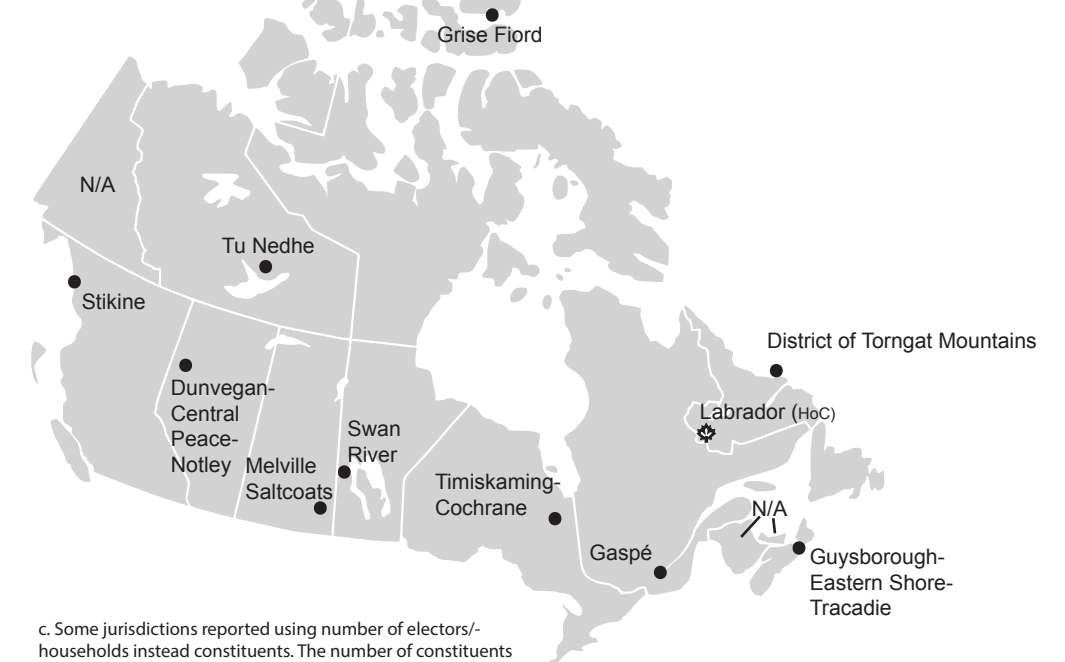

Offices that represent the FEWEST constituents^c

c. Some jurisdictions reported using number of electors/households instead of constituents. The number of constituents in a riding was divided by number of offices in a riding to make these designations.