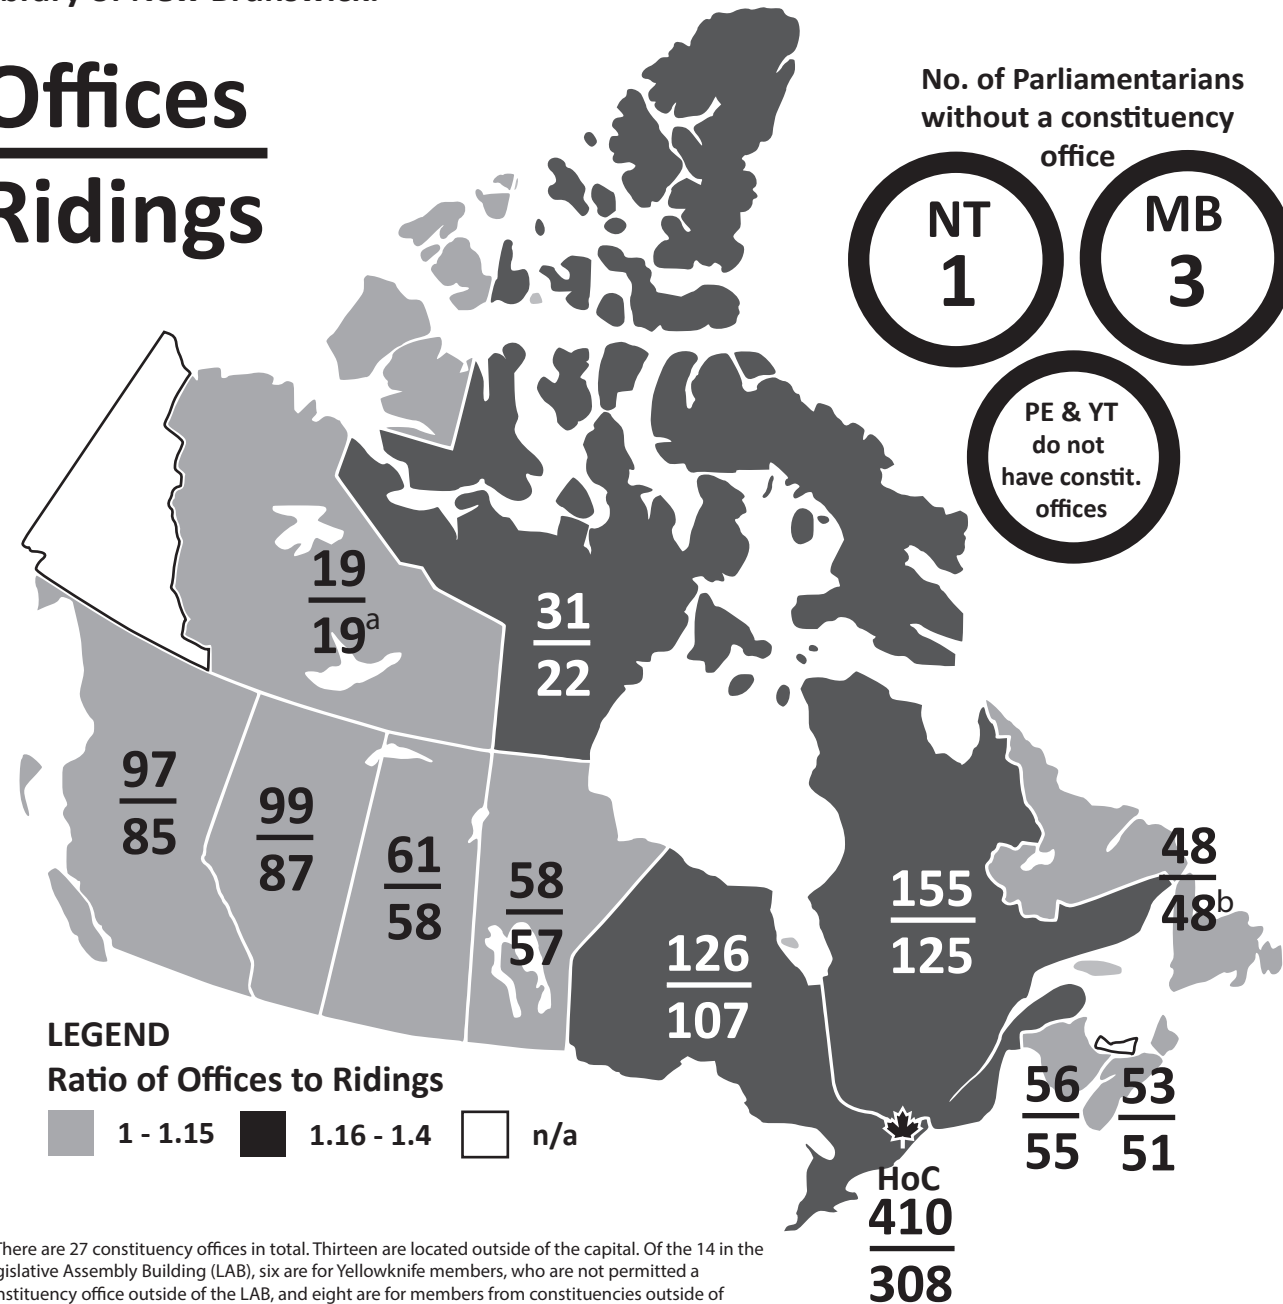

# Constituency Offices: By the Numbers

We asked the Canadian Association of Parliamentary Administration (CAPA) a series of questions about constituency offices across the country. From the responses, we present some particularly notable numbers and interesting factoids. Additional thanks to Nancy Marling, Director, Human Resources at the Legislature of Ontario, Helen Chong at the Ontario Legislative Library, and the Legislative Library of New Brunswick.

## Offices Ridings

a. There are 27 constituency offices in total. Thirteen are located outside of the capital. Of the 14 in the Legislative Assembly Building (LAB), six are for Yellowknife members, who are not permitted a constituency office outside of the LAB, and eight are for members from constituencies outside of Yellowknife, who also have constituency offices in their ridings.

b. All MHAs have Constituency Offices. Seventeen are located in the Confederation Building Complex, three are co-located with Ministers' offices in the capital but outside the Confederation Building, 21 are in leased accommodations, six are in government owned buildings outside of the capital, and one is in an MHA's home.